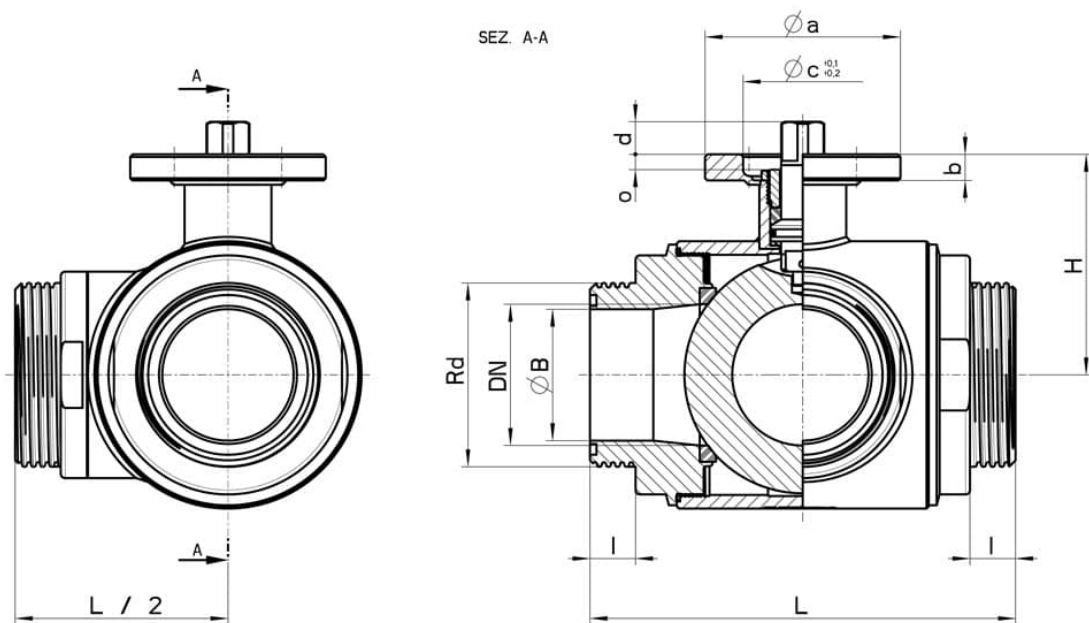

373044_L_3 SEALS STANDARD SEALS - F SMS

THREE-way ball valve three seals with "L" port
Drive: ISO 5211 - DIN 3337 flange for actuator
Connection: SMS female/female/female
Flow: Full
Material: Aisi 304L (1.4307) - Aisi 316L (1.4404)
Measure: from DN65 to DN100
Seals: Modified Virgin P.T.F.E.
Operating temperature: -20°C+170°C
Outer finish: Polished

On request:

Antistatic device ATEX:

II 2G Ex h IIC T4 Gb

II 2D Ex h IIIC T135°C Db

M.O.C.A. CE 1935/2004

• Seals made of:

PTFE with glass -20°C+170°C

PTFE with carbographite -20°C+180°C

PTFE with inox -20°C+200°C

UHMW High-molecular weight polyethylene -20°C+80°C

SMS	DN	Rd	L	I	H	PN	Kg	ISO-DIN	Ø a	b	Ø CxO	□	d	e	f	n° 4 BOLTS	Nm	CODE AISI 304L	CODE AISI 316L
63	65	85 x 1/6"	196	21	101,5	16		F.07	90	12	55x4	17	15	70	9	M8x20	60	-	373044 64410
63	65	85 x 1/6"	196	21	101,5	16		F.10	120	12	70x4	22	18	102	11	M10x25	60	-	373044 6441F
76	(Reduced) 65	98x1/6"	196	21	101,5	16	9.72	F.07	90	12	55x4	17	15	70	9	M8x20	60	-	373044 64510
76	(Reduced) 65	98x1/6"	196	21	101,5	16	10.20	F.10	120	12	70x4	22	18	102	11	M10x25	60	-	373044 6451F
76	80	98x1/6"	256	20	116	16	18.20	F.07	90	12	55x4	17	15	70	9	M8x20	75	373044 44810	373044 64810
76	80	98x1/6"	256	20	116	16	18.65	F.10	120	12	70x4	22	18	102	11	M10x25	75	373044 4481F	373044 6481F
104	100	125x1/4"	286	20	131	10	28.20	F.07	90	12	55x4	17	15	70	9	M8x20	110	373044 45410	373044 65410
104	100	125x1/4"	286	20	131	10	28.70	F.10	120	12	70x4	22	18	102	11	M10x25	110	373044 4541F	373044 6541F
101	100	132x1/6"	286	25	131	10	-	F.07	90	12	55x4	17	15	70	9	M8x20	110	373044 45510	373044 65510
101	100	132x1/6"	286	25	131	10	-	F.10	120	12	70x4	22	18	102	11	M10x25	110	373044 4551F	373044 6551F