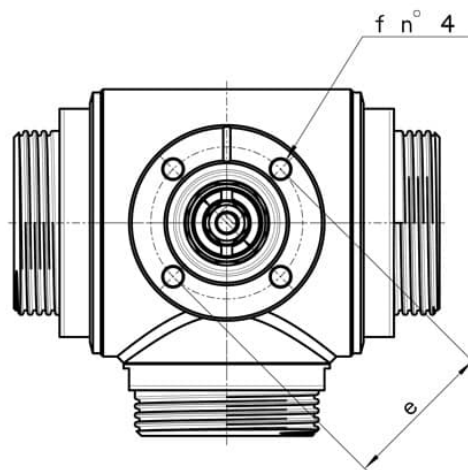

373044_L_3 SEALS STANDARD SEALS - F SMS

THREE-way ball valve three seals with "L" port
Drive: ISO 5211 - DIN 3337 flange for actuator
Connection: SMS female/female/female
Flow: Full
Material: Aisi 304L (1.4307) - Aisi 316L (1.4404)
Measure: from DN65 to DN100
Seals: Modified Virgin P.T.F.E.
Operating temperature: -20°C+170°C
Outer finish: Polished

On request:

Antistatic device ATEX:

II 2G Ex h IIC T4 Gb

II 2D Ex h IIIC T135°C Db

M.O.C.A. CE 1935/2004

• Seals made of:

PTFE with glass -20°C+170°C

PTFE with carbographite -20°C+180°C

PTFE with inox -20°C+200°C

UHMW High-molecular weight polyethylene -20°C+80°C

SMS	DN	Rd	L	I	H	PN	Kg	ISO-DIN	Ø a	b	Ø CxO	□	d	e	f	n° 4 BOLTS	Nm	CODE AISI 304L	CODE AISI 316L
63	65	85 x 1/6"	196	21	101,5	16		F.07	90	12	55x4	17	15	70	9	M8x20	60	-	373044 64410
63	65	85 x 1/6"	196	21	101,5	16		F.10	120	12	70x4	22	18	102	11	M10x25	60	-	373044 6441F
76	(Reduced) 65	98x1/6"	196	21	101,5	16	9.72	F.07	90	12	55x4	17	15	70	9	M8x20	60	-	373044 64510
76	(Reduced) 65	98x1/6"	196	21	101,5	16	10.20	F.10	120	12	70x4	22	18	102	11	M10x25	60	-	373044 6451F
76	80	98x1/6"	256	20	116	16	18.20	F.07	90	12	55x4	17	15	70	9	M8x20	75	373044 44810	373044 64810
76	80	98x1/6"	256	20	116	16	18.65	F.10	120	12	70x4	22	18	102	11	M10x25	75	373044 4481F	373044 6481F
104	100	125x1/4"	286	20	131	10	28.20	F.07	90	12	55x4	17	15	70	9	M8x20	110	373044 45410	373044 65410
104	100	125x1/4"	286	20	131	10	28.70	F.10	120	12	70x4	22	18	102	11	M10x25	110	373044 4541F	373044 6541F
101	100	132x1/6"	286	25	131	10	-	F.07	90	12	55x4	17	15	70	9	M8x20	110	373044 45510	373044 65510
101	100	132x1/6"	286	25	131	10	-	F.10	120	12	70x4	22	18	102	11	M10x25	110	373044 4551F	373044 6551F