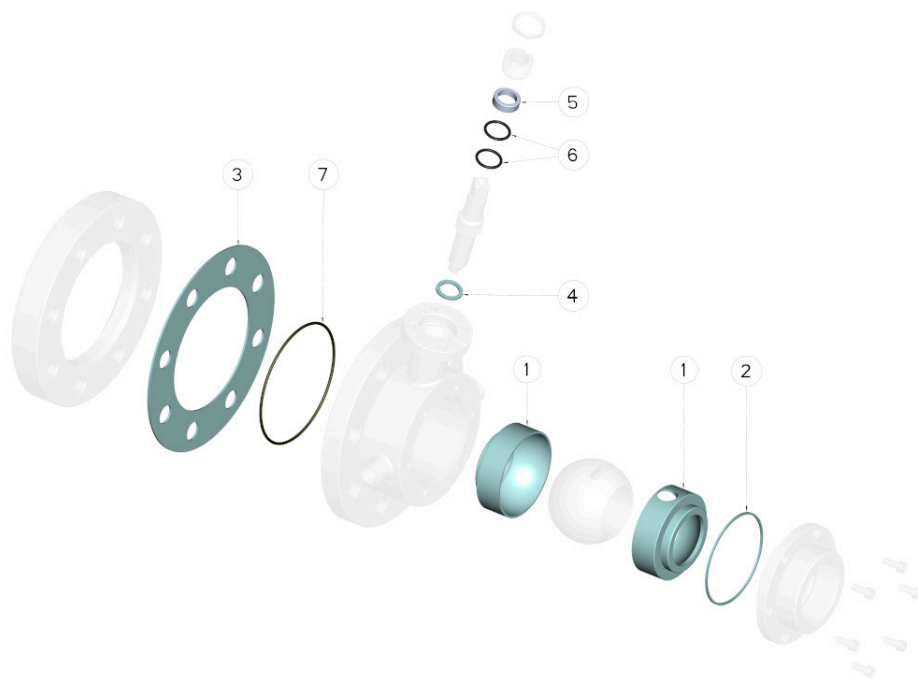

808016C SPARE SEALS KIT FOR BALL VALVE WITH HEATING JACKET - INTEGRAL SEAL

Spare seals kit for ball valve

Fitting the following articles:
Art. 16 with jacket

| DN | CODICE PTFE |
|-----|--------------|
| 40 | 808016C03410 |
| 50 | 808016C03810 |
| 65 | 808016C04410 |
| 80 | 808016C04810 |
| 100 | 808016C05410 |
| 125 | 808016C05810 |

| POS. | DENOMINATION | PCS | MAT. |
|------|----------------------|-----|------|
| 1 | Ball Seals | 2 | PTFE |
| 2 | Sleeve Seal | 1 | PTFE |
| 3 | Flanges Seal | 1 | PTFE |
| 4 | Inferior stem Seal | 1 | PTFE |
| 5 | Upper stem Seal | 1 | PTFE |
| 6 | Stem or-Seal | 2 | FKM |
| 7 | OR di tenuta flangia | 1 | EPDM |